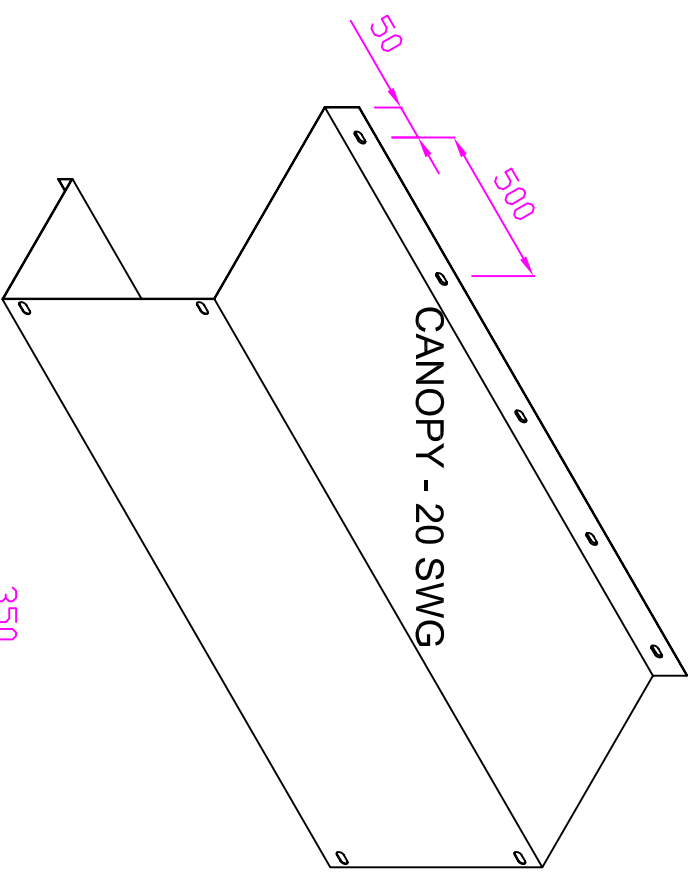

FASCIA PANEL

HOODS AND CANOPY

CONFIDENTIAL NOTE: This drawing and its designs, specifications and engineering information disclosed hereon are the property of DOVER VANGUARD ROLLER SHUTTERS and are not to be disseminated or reproduced without express written consent. The drawing is loaned in confidence and then only for consideration of the matter disclosed hereon. In accepting loan of this drawing, the recipient agrees to keep it and the matter disclosed hereon in confidence and not to use nor permit their use in any way detrimental to DOVER VANGUARD ROLLER SHUTTERS.

SCALE		DOVER VANGUARD ROLLER SHUTTER	
N.T.S.		Coldhurst Street	
DRAWN		Oldham lanes OL1 2DN UK	
H.P.L.Y		Telephone: 0161 652 3498 Fax: 0161 627 2697	
DATE		CLIENT:	
16/06/09		CHECK: T.N	
DWG No: DOV-0015		PART No:	