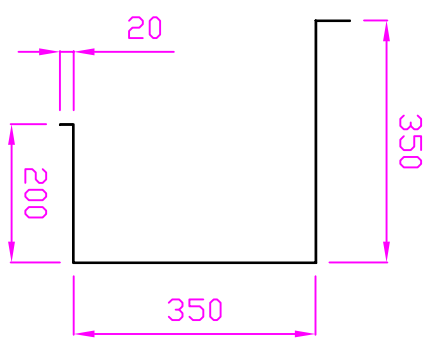

FASCIA PANEL

HOODS AND CANOPY

CONFIDENTIAL NOTE: This drawing and its designs, specifications and engineering information disclosed hereon are the property of DOVER VANGUARD ROLLER SHUTTERS and are not to be disseminated or reproduced without express written consent. The drawing is loaned in confidence and then only for consideration of the matter disclosed hereon. In accepting loan of this drawing, the recipient agrees to keep it and the matter disclosed hereon in confidence and not to use nor permit their use in any way detrimental to DOVER VANGUARD ROLLER SHUTTERS.

SCALE		DOVER VANGUARD ROLLER SHUTTER	
N.T.S.		Coldhurst Street	
DRAWN		Oldham lanes OL1 2DN UK	
H.P.L.Y		Telephone: 0161 652 3498 Fax: 0161 627 2697	
DATE		CLIENT:	
16/06/09		CHECK: T.N	
DWG No: DOV-0015		PART No:	