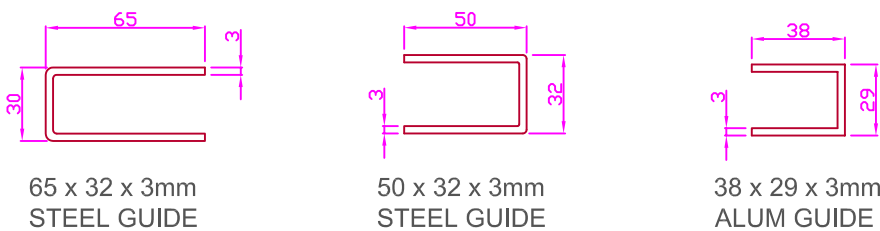

Opening Size Up To 3,000mm wide x 2,500mm high

HEADROOM DETAILS

SITE HEIGHT (MM)	HEADROOM REQUIRED	SIDEROOM (MM)
1000	255	75
1250	255	75
1500	255	75
1750	280	75
2000	305	75
2250	305	75
2500	355	75

255mm Bracket 65mm guides are Shown

STANDARD 75MM STEEL - PUSH UP ROLLER SHUTTER

CONFIDENTIAL NOTE: This drawing and its designs, specifications and engineering information disclosed hereon are the property of DOVER VANGUARD ROLLER SHUTTER P/L and are not to be disseminated or reproduced without express written consent. The drawing is loaned in confidence and then only for consideration of the matter disclosed hereon. In accepting loan of this drawing, the recipient agrees to keep it and the matter disclosed hereon in confidence and not to use nor permit their use in any way detrimental to DOVER VANGUARD ROLLER SHUTTER P/L.

SCALE	DOVER VANGUARD ROLLER SHUTTERS	
NTS	Coldhurst Street Oldham lincs OL1 2DN UK	
DRAWN H.P.LY	Telephone: 0161 652 3498 Fax: 0161 627 2697	
CHECK: T.N	SPONSOR:	
DATE 14/07/09	DWG No: DOV-0017	PART No: