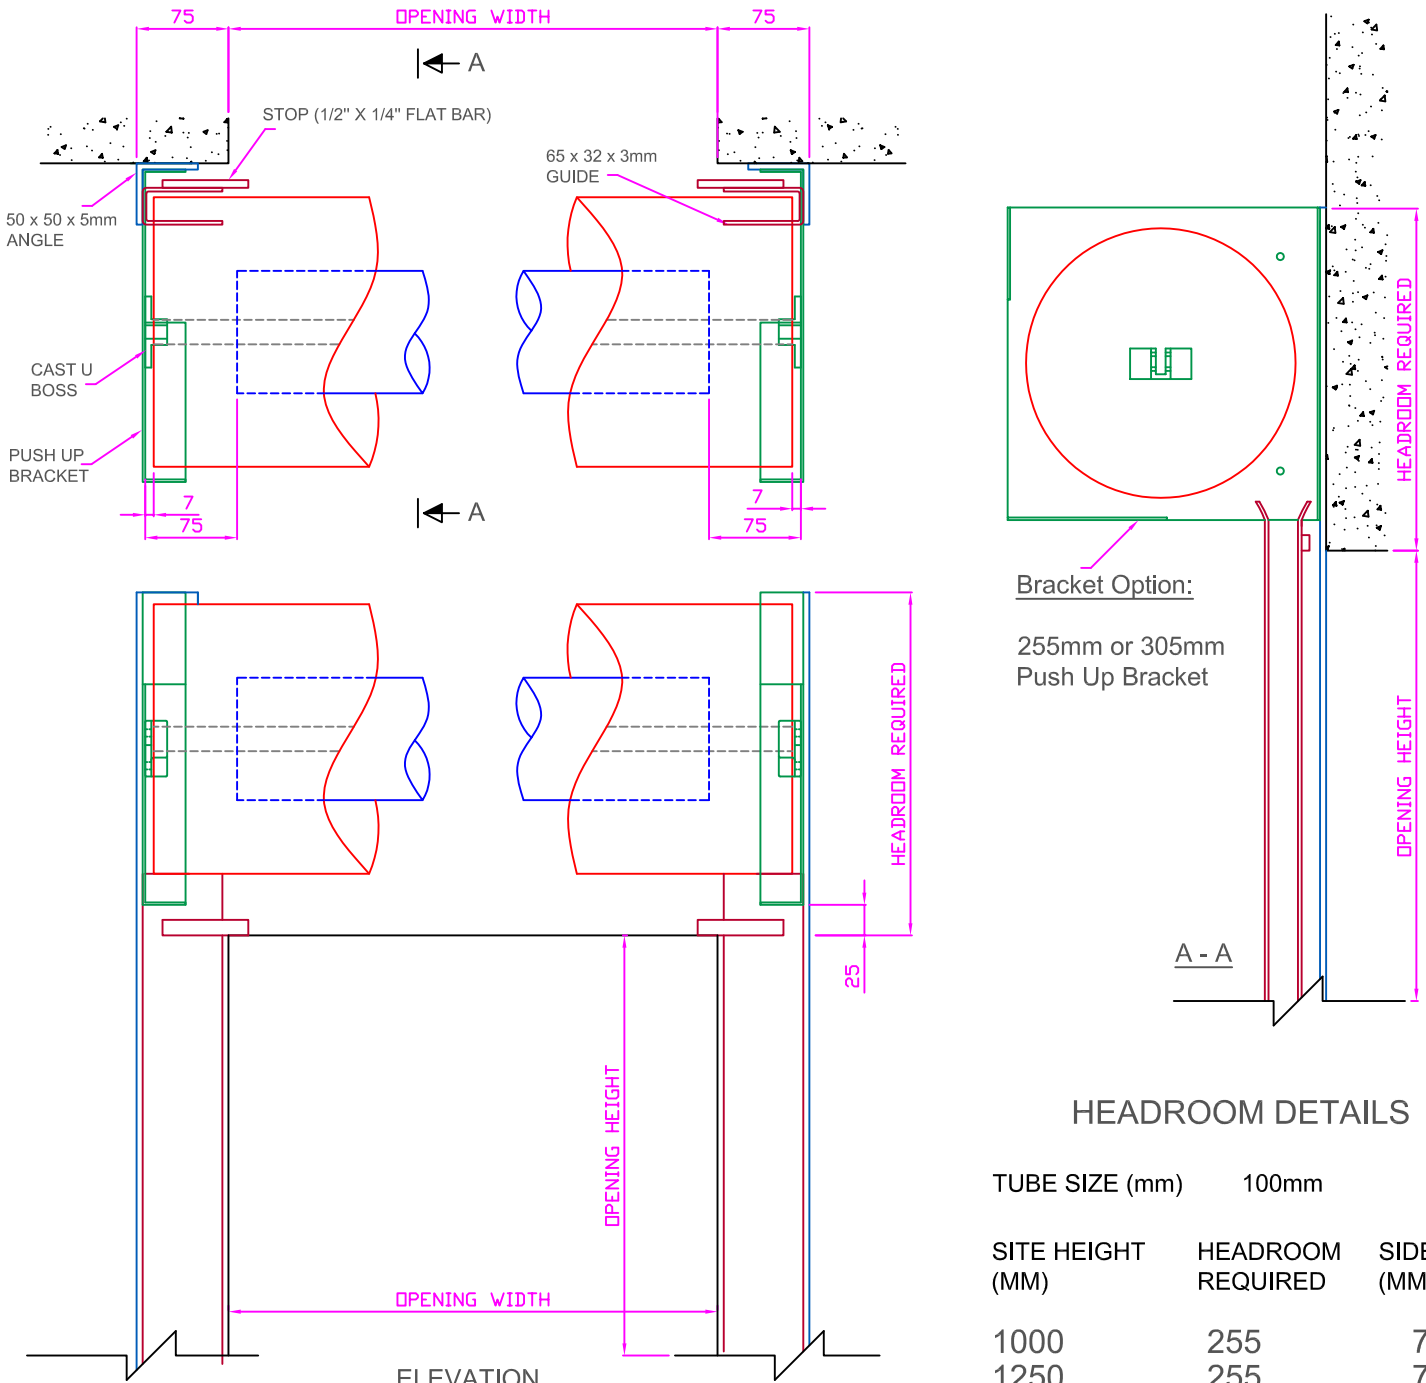

Opening Size Up To 3,000mm wide x 2,500mm high

HEADROOM DETAILS

SITE HEIGHT (MM)	HEADROOM REQUIRED	SIDEROOM (MM)
1000	255	75
1250	255	75
1500	255	75
1750	280	75
2000	305	75
2250	305	75
2500	355	75

255mm Bracket 65mm guides are Shown

STANDARD 75MM STEEL - PUSH UP ROLLER SHUTTER

CONFIDENTIAL NOTE: This drawing and its designs, specifications and engineering information disclosed hereon are the property of DOVER VANGUARD ROLLER SHUTTER P/L and are not to be disseminated or reproduced without express written consent. The drawing is loaned in confidence and then only for consideration of the matter disclosed hereon. In accepting loan of this drawing, the recipient agrees to keep it and the matter disclosed hereon in confidence and not to use nor permit their use in any way detrimental to DOVER VANGUARD ROLLER SHUTTER P/L.

SCALE	DOVER VANGUARD ROLLER SHUTTERS	
NTS	Coldhurst Street Oldham lincs OL1 2DN UK	
DRAWN H.P.LY	Telephone: 0161 652 3498 Fax: 0161 627 2697	
CHECK: T.N	SPONSOR:	
DATE 14/07/09	DWG No: DOV-0017	PART No: