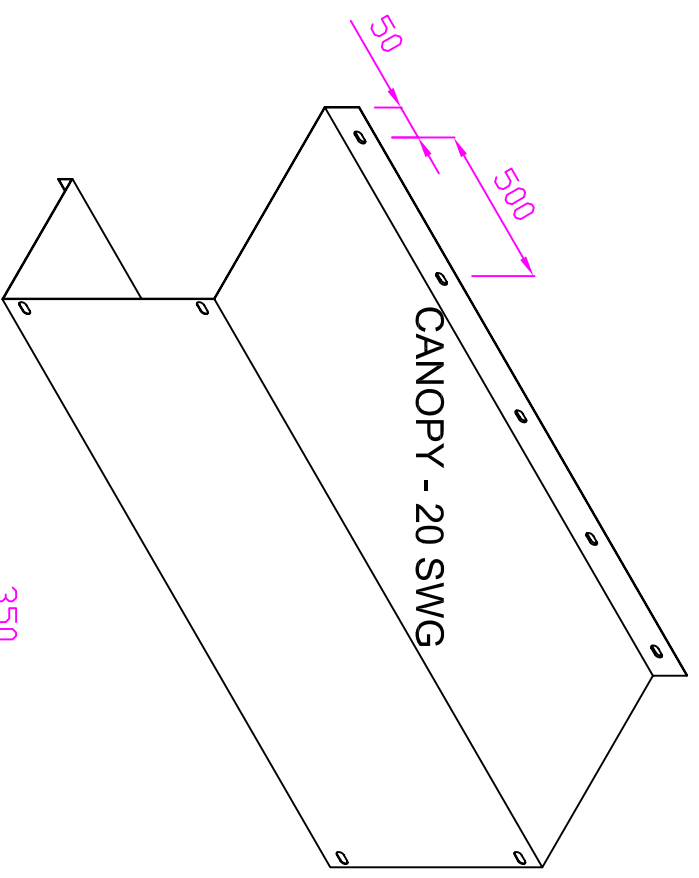

FASCIA PANEL

HOODS AND CANOPY

CONFIDENTIAL NOTE: This drawing and its designs, specifications and engineering information disclosed hereon are the property of DOVER VANGUARD ROLLER SHUTTERS and are not to be disseminated or reproduced without express written consent. The drawing is loaned in confidence and then only for consideration of the matter disclosed hereon. In accepting loan of this drawing, the recipient agrees to keep it and the matter disclosed hereon in confidence and not to use nor permit their use in any way detrimental to DOVER VANGUARD ROLLER SHUTTERS.

SCALE N.T.S.	DOVER VANGUARD ROLLER SHUTTER	
DRAWN	Coldhurst Street	
H.P.L.Y	Oldham lanes OL1 2DN UK	
DATE	CHECK: T.N	CLIENT:
16/06/09	DWG No: DOV-0015	Telephone: 0161 652 3498 Fax: 0161 627 2697
	PART No:	