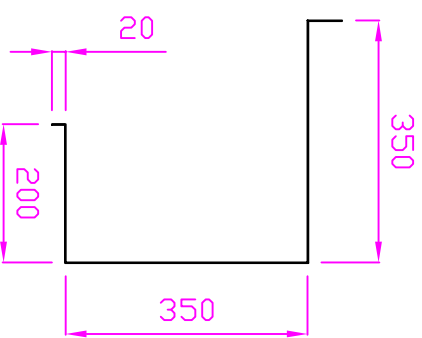

FASCIA PANEL

HOODS AND CANOPY

CONFIDENTIAL NOTE: This drawing and its designs, specifications and engineering information disclosed hereon are the property of DOVER VANGUARD ROLLER SHUTTERS and are not to be disseminated or reproduced without express written consent. The drawing is loaned in confidence and then only for consideration of the matter disclosed hereon. In accepting loan of this drawing, the recipient agrees to keep it and the matter disclosed hereon in confidence and not to use nor permit their use in any way detrimental to DOVER VANGUARD ROLLER SHUTTERS.

SCALE N.T.S.	DOVER VANGUARD ROLLER SHUTTER	
DRAWN	Coldhurst Street	
H.P.L.Y	Oldham lanes OL1 2DN UK	
DATE	CHECK: T.N	CLIENT:
16/06/09	DWG No: DOV-0015	Telephone: 0161 652 3498 Fax: 0161 627 2697
	PART No:	